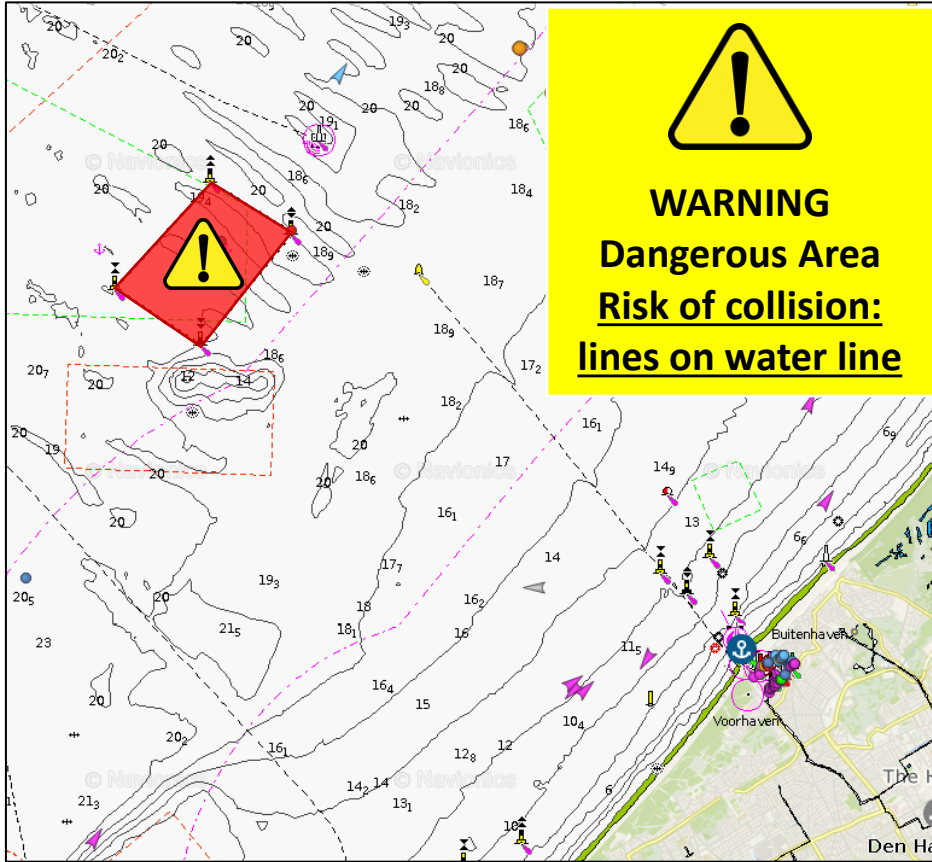

North Sea Farmers - Offshore Test Site

North Sea Farmers (NSF) – Offshore Test Site

Via this flyer we would like to inform you on the NSF Offshore Test Site: an offshore incubator & independent test location of 6 km² for research, pilots and upscaling of innovations, 12 km off the coast of The Hague.

- Avoid this area: sail around it
- In case of infringement: risk of collision with installations, any damage will be recovered from the ship that passed through it
- 24/7 monitoring of vessels in & around the Test Site by Royal Dirkzwager
- Part of nautical chart: make sure you have an updated version

Legend

-  Dangerous area: not safe to sail through, risk of collision due to lines on water line and (floating) installations
-  Space for new pilot activities

Coordinates Offshore Test Site

- NZB-N
52°11.02483', 004°06.31783'
- NZB-E
52°10.48567', 004°07.68517'
- NZB-S
52°09.31850', 004°06.14600'
- NZB-W
52°09.90250', 004°04.68283'