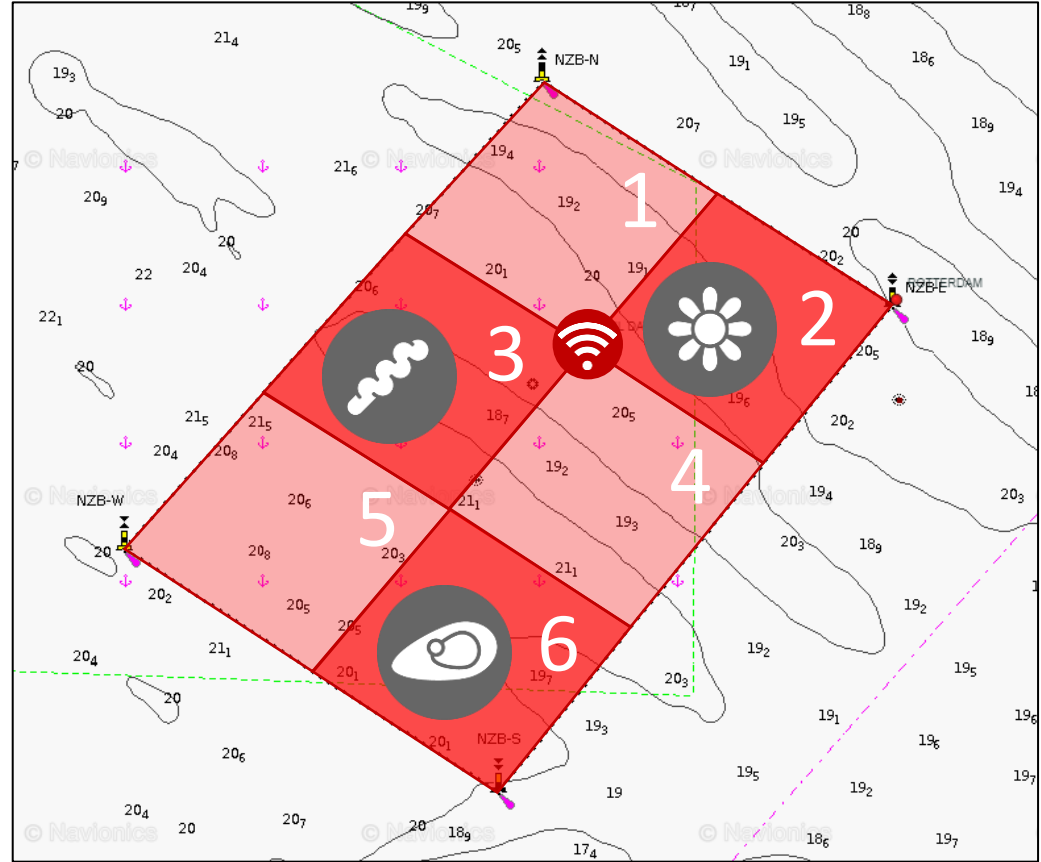

North Sea Farmers - Offshore Test Site

North Sea Farmers (NSF) – Offshore Test Site

Via this flyer we would like to inform you on the NSF Offshore Test Site: an offshore incubator & independent test location of 6 km² for research, pilots and upscaling of innovations, 12 km off the coast of The Hague.

- Avoid this area: sail around it
- In case of infringement: risk of collision with installations, any damage will be recovered from the ship that passed through it
- 24/7 monitoring of vessels in & around the Test Site by Royal Dirkzwager
- Part of nautical chart: make sure you have an updated version

Legend

-  Dangerous area: not safe to sail through, risk of collision due to lines on water line and (floating) installations
-  Space for new pilot activities

Coordinates Offshore Test Site

- NZB-N
52°11.02483', 004°06.31783'
- NZB-E
52°10.48567', 004°07.68517'
- NZB-S
52°09.31850', 004°06.14600'
- NZB-W
52°09.90250', 004°04.68283'