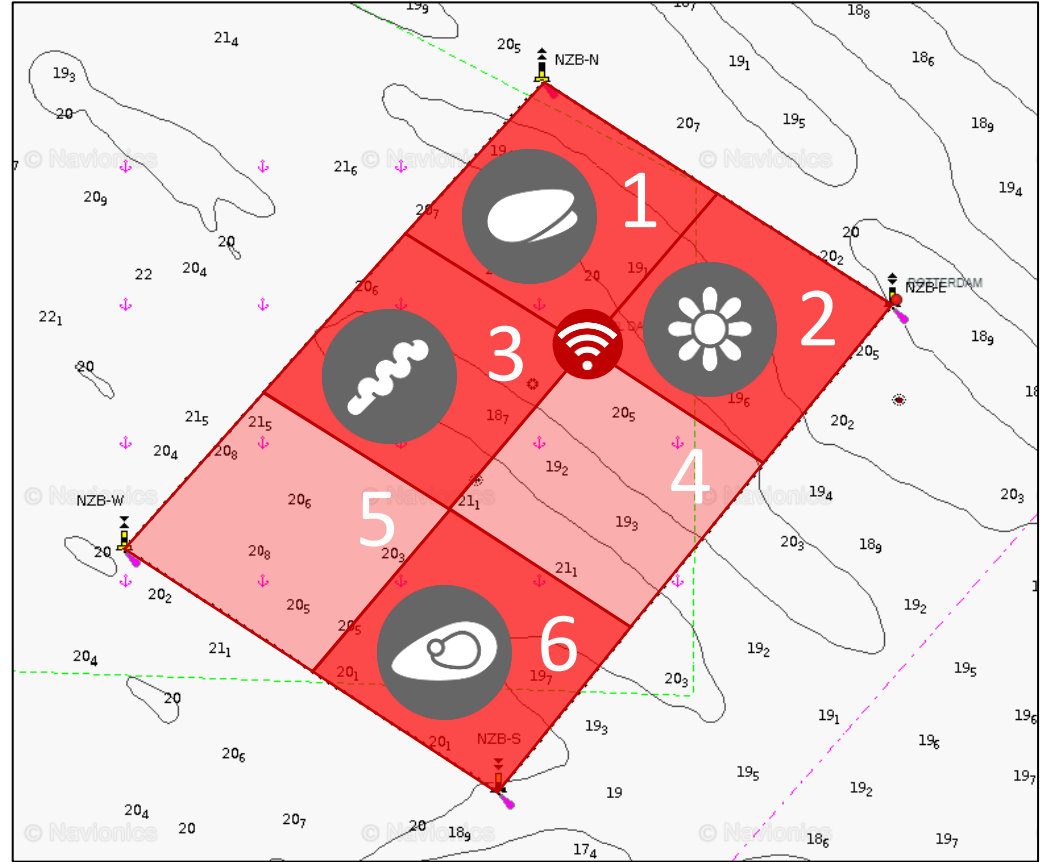

## North Sea Farmers (NSF) – Offshore Test Site

Via this flyer we would like to inform you on the NSF Offshore Test Site: an offshore incubator & independent test location of 6 km<sup>2</sup> for research, pilots and upscaling of innovations, 12 km off the coast of The Hague.

- Avoid this area: sail around it
- In case of infringement: risk of collision with installations, any damage will be recovered from the ship that passed through it
- 24/7 monitoring of vessels in & around the Test Site by Royal Dirkzwager
- Part of nautical chart: make sure you have an updated version

## Legend

-  Dangerous area: not safe to sail through, risk of collision due to lines on water line and (floating) installations
-  Space for new pilot activities

## Coordinates Offshore Test Site

- NZB-N  
52°11.02483', 004°06.31783'
- NZB-E  
52°10.48567', 004°07.68517'
- NZB-S  
52°09.90250', 004°04.68283'
- NZB-W  
52°09.31850', 004°06.14600'