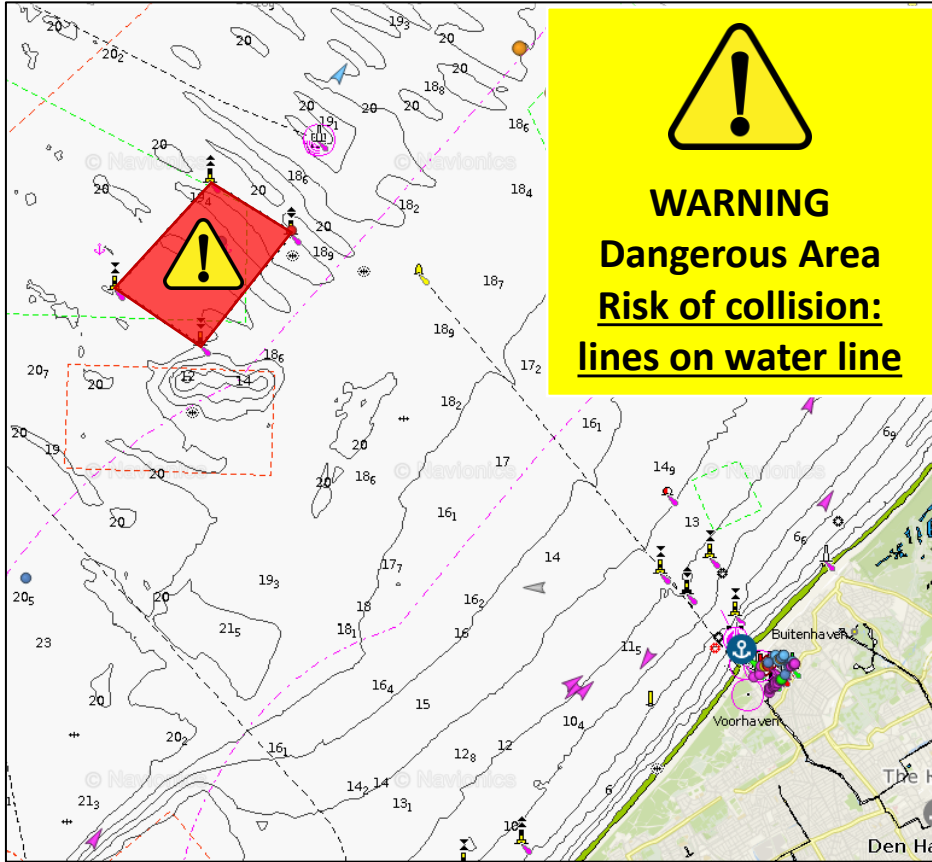

## North Sea Farmers (NSF) – Offshore Test Site

Via this flyer we would like to inform you on the NSF Offshore Test Site: an offshore incubator & independent test location of 6 km<sup>2</sup> for research, pilots and upscaling of innovations, 12 km off the coast of The Hague.

- Avoid this area: sail around it
- In case of infringement: risk of collision with installations, any damage will be recovered from the ship that passed through it
- 24/7 monitoring of vessels in & around the Test Site by Royal Dirkzwager
- Part of nautical chart: make sure you have an updated version

## Legend

-  Dangerous area: not safe to sail through, risk of collision due to lines on water line and (floating) installations
-  Space for new pilot activities

## Coordinates Offshore Test Site

- NZB-N  
52°11.02483', 004°06.31783'
- NZB-E  
52°10.48567', 004°07.68517'
- NZB-S  
52°09.90250', 004°04.68283'
- NZB-W  
52°09.31850', 004°06.14600'